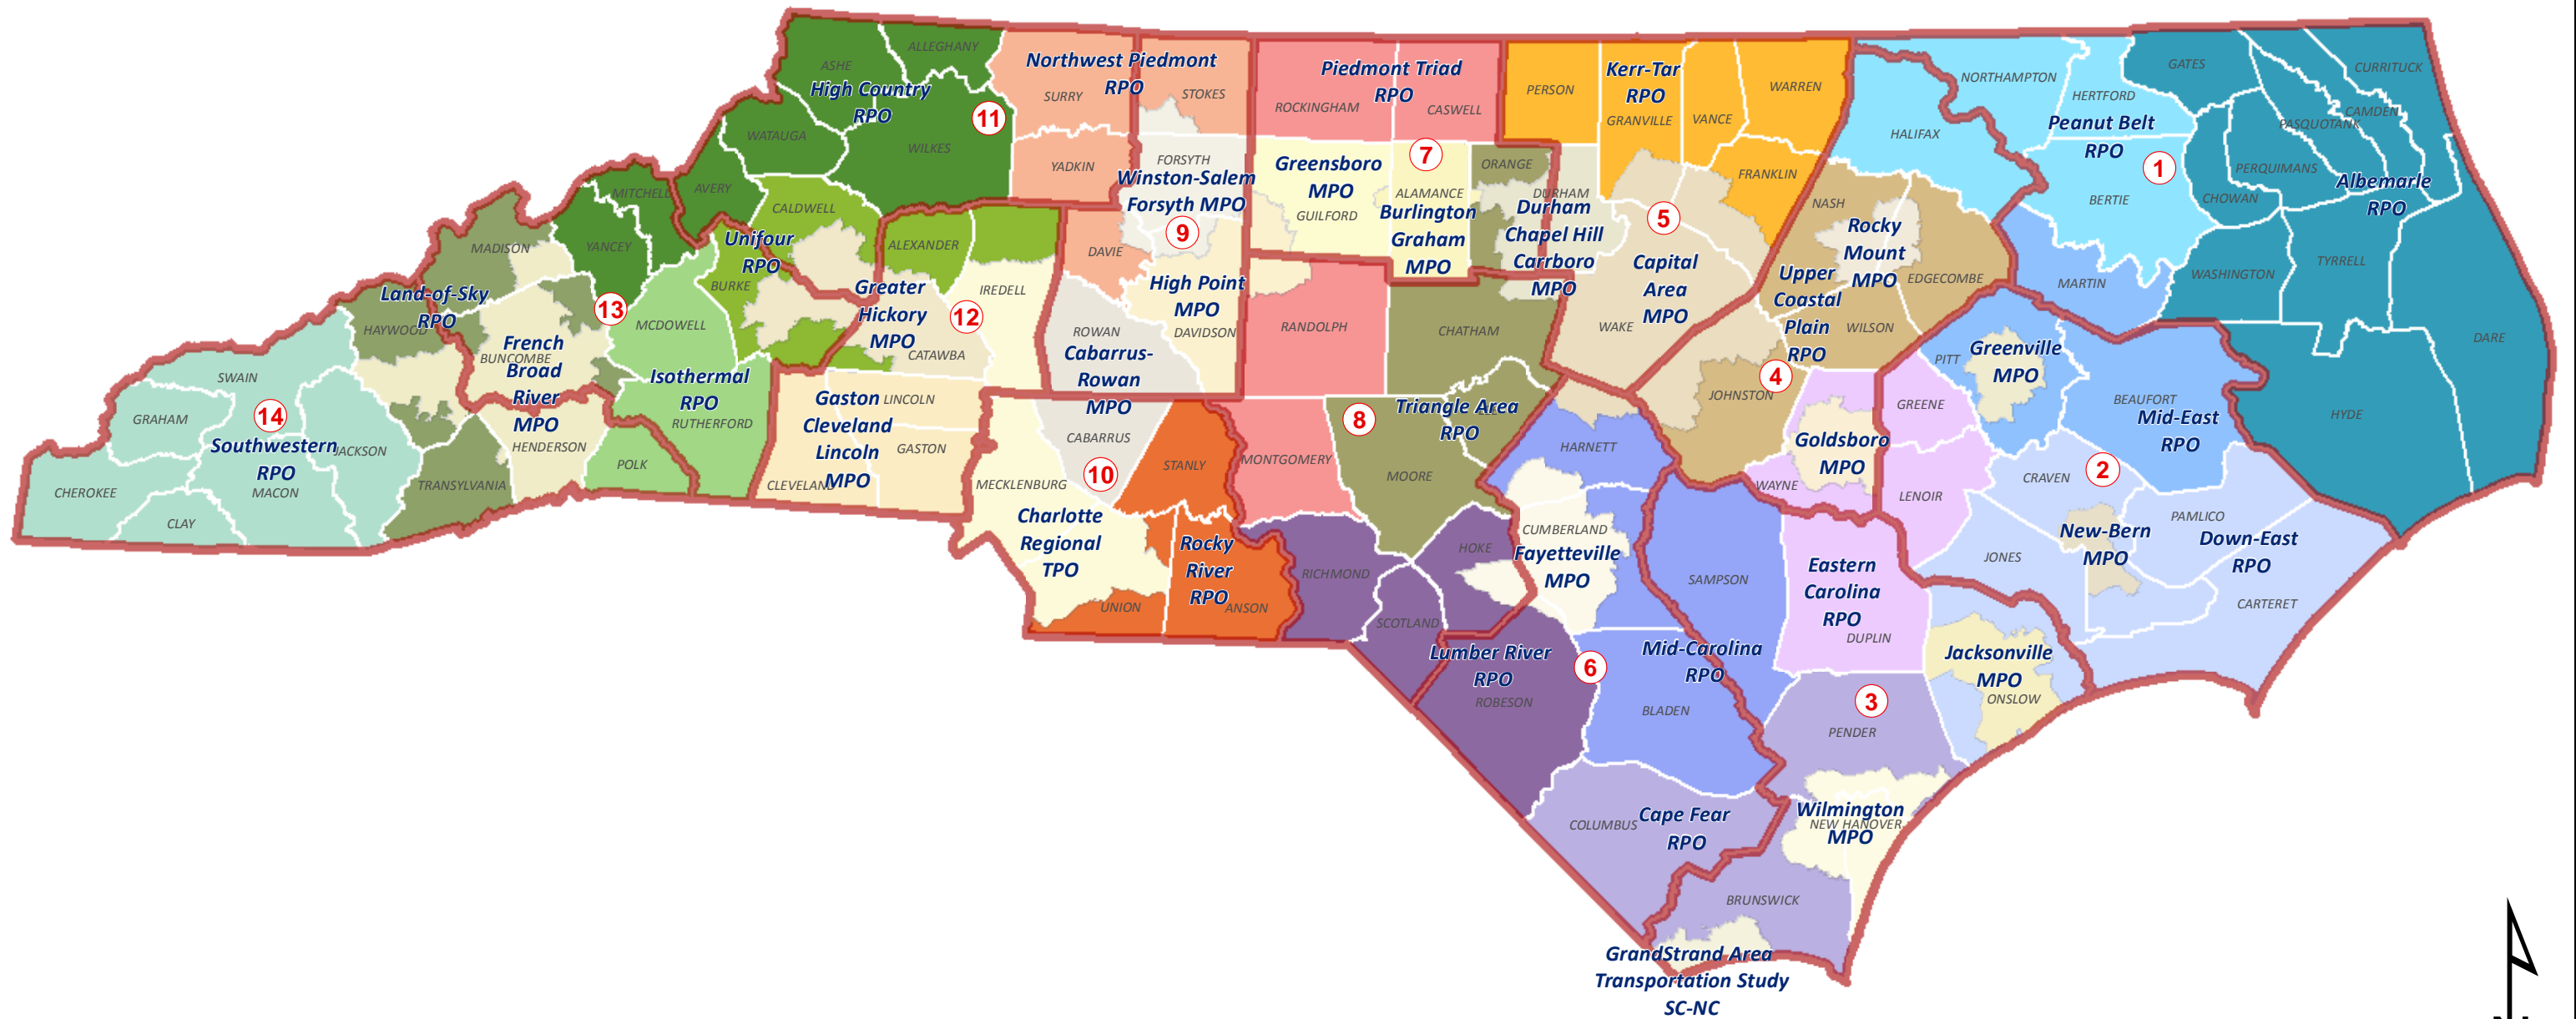

# North Carolina Metropolitan and Rural Planning Organizations with NCDOT Division Boundaries

# NCDOT Divisions

Map Created by  
North Carolina  
Department of Transportation  
Transportation Planning Branch  
October 2013